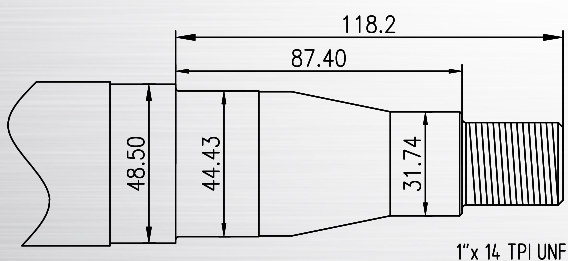

BEARING PART NUMBERS & IDENTIFICATION

TYPE	COMPLETE BEARING		BEARING CUP		BEARING CONE	
A TYPE						
OUTER	LM11910/49	900 - 510	LM11910	900 - 508	LM11949	900 - 509
INNER	LM67010/48	900 - 520	LM67010	900 - 518	LM67048	900 - 519
B TYPE						
OUTER	LM12710/49	900 - 530	LM12710	900 - 528	LM12749	900 - 529
INNER	L68110/49	900 - 540	L68110	900 - 538	L68149	900 - 539
B TYPE PARALLEL						
OUTER	L68110/49	900 - 540	L68110	900 - 538	L68149	900 - 539
INNER	L68110/49	900 - 540	L68110	900 - 538	L68149	900 - 539
D TYPE (DEXTER)						
OUTER	15245/15123	900 - 630	15245	900 - 628	15123	900 - 629
INNER	25520/80	900 - 570	25520	900 - 568	25580	900 - 569
E TYPE						
OUTER	LM29710-49	900 - 560	LM29710	900 - 558	LM29749	900 - 559
INNER	HR32011XJ	900 - 580	32011XJ	900 - 578	32011XJ	900 - 579

INNER BEARING OUTER BEARING

3/4" x 16 TPI UNF

A TYPE

3/4" x 16 TPI UNF

B TYPE

1" x 14 TPI UNF

B PARALLEL

1" x 14 TPI UNF

D TYPE

1" x 14 TPI UNF

E TYPE