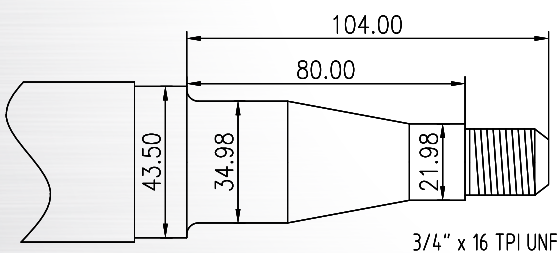

BEARING PART NUMBERS & IDENTIFICATION

TYPE	COMPLETE BEARING		BEARING CUP		BEARING CONE	
A TYPE						
OUTER	LM11910/49	900 - 510	LM11910	900 - 508	LM11949	900 - 509
INNER	LM67010/48	900 - 520	LM67010	900 - 518	LM67048	900 - 519
B TYPE						
OUTER	LM12710/49	900 - 530	LM12710	900 - 528	LM12749	900 - 529
INNER	L68110/49	900 - 540	L68110	900 - 538	L68149	900 - 539
B TYPE PARALLEL						
OUTER	L68110/49	900 - 540	L68110	900 - 538	L68149	900 - 539
INNER	L68110/49	900 - 540	L68110	900 - 538	L68149	900 - 539
D TYPE (DEXTER)						
OUTER	15245/15123	900 - 630	15245	900 - 628	15123	900 - 629
INNER	25520/80	900 - 570	25520	900 - 568	25580	900 - 569
E TYPE						
OUTER	LM29710-49	900 - 560	LM29710	900 - 558	LM29749	900 - 559
INNER	HR32011XJ	900 - 580	32011XJ	900 - 578	32011XJ	900 - 579

INNER BEARING OUTER BEARING

3/4" x 16 TPI UNF

A TYPE

3/4" x 16 TPI UNF

B TYPE

1" x 14 TPI UNF

B PARALLEL

1" x 14 TPI UNF

D TYPE

1" x 14 TPI UNF

E TYPE