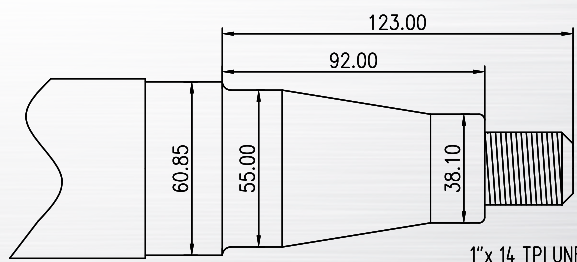

BEARING PART NUMBERS & IDENTIFICATION

TYPE	COMPLETE BEARING		BEARING CUP		BEARING CONE	
A TYPE						
OUTER	LM11910/49	900 - 510	LM11910	900 - 508	LM11949	900 - 509
INNER	LM67010/48	900 - 520	LM67010	900 - 518	LM67048	900 - 519
B TYPE						
OUTER	LM12710/49	900 - 530	LM12710	900 - 528	LM12749	900 - 529
INNER	L68110/49	900 - 540	L68110	900 - 538	L68149	900 - 539
B TYPE PARALLEL						
OUTER	L68110/49	900 - 540	L68110	900 - 538	L68149	900 - 539
INNER	L68110/49	900 - 540	L68110	900 - 538	L68149	900 - 539
D TYPE (DEXTER)						
OUTER	15245/15123	900 - 630	15245	900 - 628	15123	900 - 629
INNER	25520/80	900 - 570	25520	900 - 568	25580	900 - 569
E TYPE						
OUTER	LM29710-49	900 - 560	LM29710	900 - 558	LM29749	900 - 559
INNER	HR32011XJ	900 - 580	32011XJ	900 - 578	32011XJ	900 - 579

INNER BEARING OUTER BEARING

3/4" x 16 TPI UNF

A TYPE

3/4" x 16 TPI UNF

B TYPE

1" x 14 TPI UNF

B PARALLEL

1" x 14 TPI UNF

D TYPE

1" x 14 TPI UNF

E TYPE