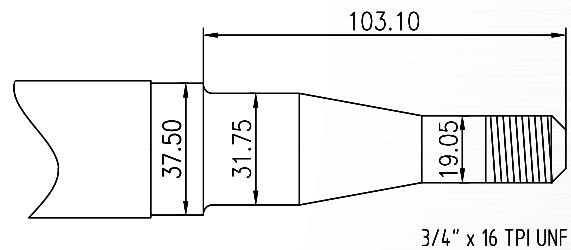

BEARING PART NUMBERS & IDENTIFICATION

TYPE	COMPLETE BEARING		BEARING CUP		BEARING CONE	
A TYPE						
OUTER	LM11910/49	900 - 510	LM11910	900 - 508	LM11949	900 - 509
INNER	LM67010/48	900 - 520	LM67010	900 - 518	LM67048	900 - 519
B TYPE						
OUTER	LM12710/49	900 - 530	LM12710	900 - 528	LM12749	900 - 529
INNER	L68110/49	900 - 540	L68110	900 - 538	L68149	900 - 539
B TYPE PARALLEL						
OUTER	L68110/49	900 - 540	L68110	900 - 538	L68149	900 - 539
INNER	L68110/49	900 - 540	L68110	900 - 538	L68149	900 - 539
D TYPE (DEXTER)						
OUTER	15245/15123	900 - 630	15245	900 - 628	15123	900 - 629
INNER	25520/80	900 - 570	25520	900 - 568	25580	900 - 569
E TYPE						
OUTER	LM29710-49	900 - 560	LM29710	900 - 558	LM29749	900 - 559
INNER	HR32011XJ	900 - 580	32011XJ	900 - 578	32011XJ	900 - 579

INNER BEARING OUTER BEARING

3/4" x 16 TPI UNF

A TYPE

3/4" x 16 TPI UNF

B TYPE

1" x 14 TPI UNF

B PARALLEL

1" x 14 TPI UNF

D TYPE

1" x 14 TPI UNF

E TYPE