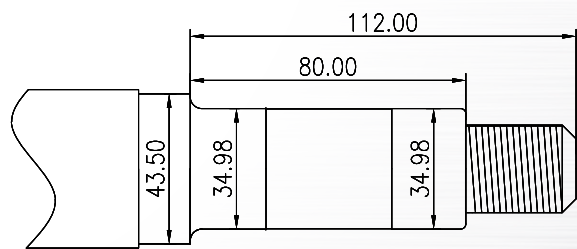

BEARING PART NUMBERS & IDENTIFICATION

TYPE	COMPLETE BEARING		BEARING CUP		BEARING CONE	
A TYPE						
OUTER	LM11910/49	900 - 510	LM11910	900 - 508	LM11949	900 - 509
INNER	LM67010/48	900 - 520	LM67010	900 - 518	LM67048	900 - 519
B TYPE						
OUTER	LM12710/49	900 - 530	LM12710	900 - 528	LM12749	900 - 529
INNER	L68110/49	900 - 540	L68110	900 - 538	L68149	900 - 539
B TYPE PARALLEL						
OUTER	L68110/49	900 - 540	L68110	900 - 538	L68149	900 - 539
INNER	L68110/49	900 - 540	L68110	900 - 538	L68149	900 - 539
D TYPE (DEXTER)						
OUTER	15245/15123	900 - 630	15245	900 - 628	15123	900 - 629
INNER	25520/80	900 - 570	25520	900 - 568	25580	900 - 569
E TYPE						
OUTER	LM29710-49	900 - 560	LM29710	900 - 558	LM29749	900 - 559
INNER	HR32011XJ	900 - 580	32011XJ	900 - 578	32011XJ	900 - 579

INNER BEARING OUTER BEARING

3/4" x 16 TPI UNF

A TYPE

3/4" x 16 TPI UNF

B TYPE

1" x 14 TPI UNF

B PARALLEL

1" x 14 TPI UNF

D TYPE

1" x 14 TPI UNF

E TYPE